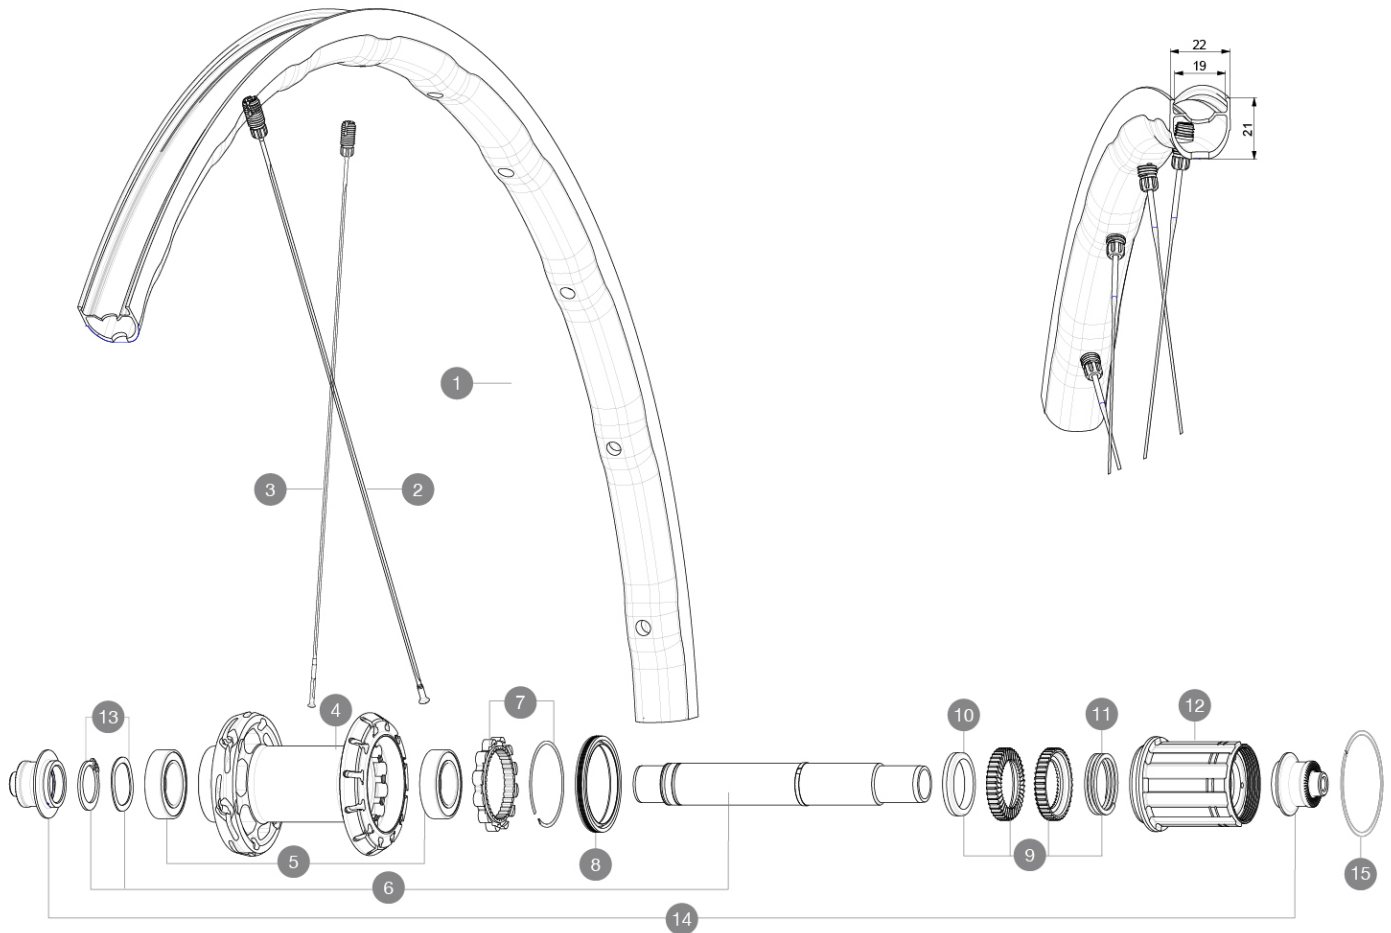

MAVIC Ksyrium SL

ASTM CATEGORY 2 : road and offroad with jumps less than 15cm

For a longer longevity of the wheel, Mavic recommends that the total weight supported by the wheels doesn't exceed 120kg, bike included

Recommended tyre sizes: 25 to 32 mm

Max. Pressure: see indication on wheel and tyre. If they differ, use the lowest of the 2

REFERENCES WHEELS

R36781 Ksyrium SL Rr

RIMS

&NBSP;:

1 V4094013 Kit Rear rim Ksyrium SL RB

SPOKES

2 V4164201 Kit 12 rear Ksyrium SL DS butted spoke 278mm M7/7
3 V4164101 Kit 12 rear Ksyrium SL NDS butted aero spoke 297mm M7/7

HUB SHELLS

4	N/A	HUB BODY
5	V2560401	KIT 2 BEARINGS 17x28x7 + WAVED WASHER + CLIP
6	V2252801	KIT ID360 UB REAR AXLE W/CLIP/WAVED WASHER
7	V2252701	KIT ID360 INSERT SHAPED EAR LOBE > 2017
8	V2251601	KIT ID360 SEAL + GREASE
9	V2251701	KIT ID360 2 RATCHETS + SPRING + GREASE
10	V2500501	KIT ID360 3 PADS NOISE REDUCING
11	V2251801	KIT 3 ID360 ROAD SPRINGS
12	V3430101	HG11 Freewheel Body ID360
13	V2560501	KIT ADJUST. SYSTEM QRM AUTO ID360 for 17x28x7 bearing
14	V2253101	KIT REAR AXLE ADAPTOR QUICK RELEASE ID360
15	V2252201	KIT 2 REAR HUB RETENTION RINGS 48mm